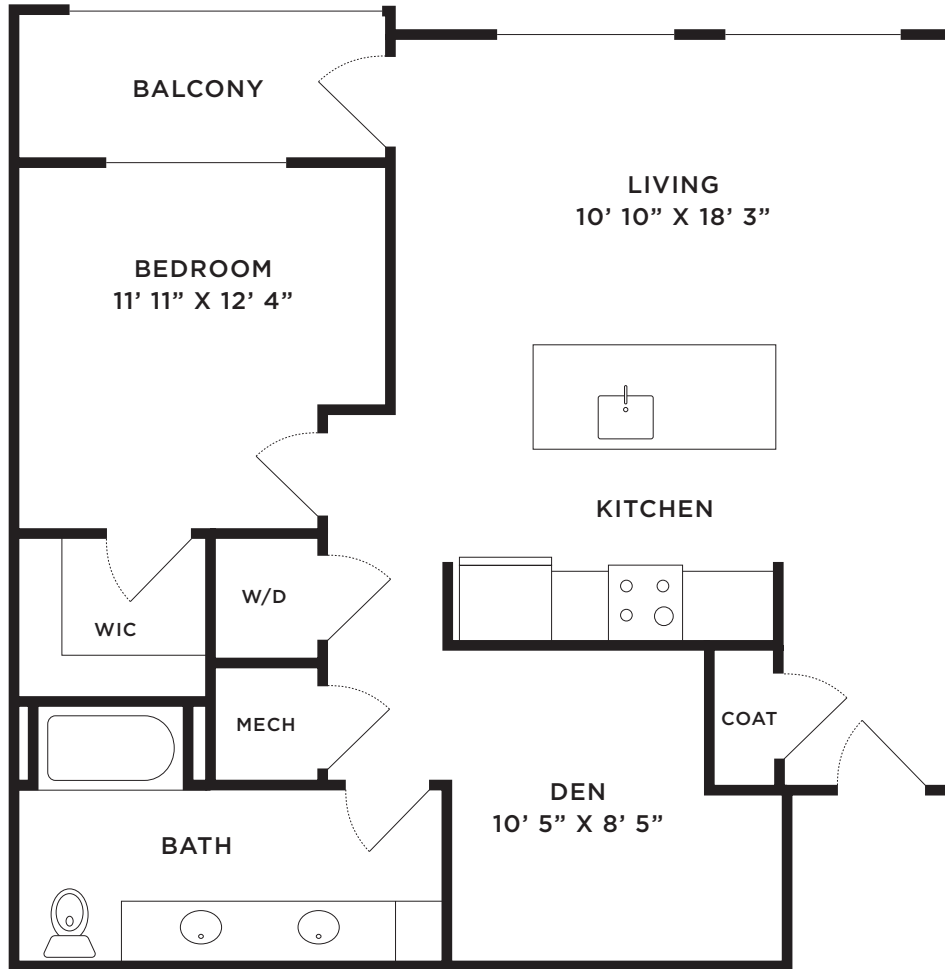

INTERIOR
907 SQ. FT.

1 BEDROOM + DEN
1 BATH

UNIT FEATURES

- Calacatta quartz countertop
- Wood-style luxury plank flooring
- Porcelain tile bath and shower
- Stainless steel appliances
- Walk-in closets
- Keyless smart entry
- Full-size washer & dryer
- Private balconies or yards
- Dens *in select units

AMENITIES

- Grills & outdoor dining
- Infrared sauna
- Fitness center with yoga room
- Firepits
- Co-working space
- Pet spa
- EV charging stations
- Outdoor cabanas

4000 W SILVERADO RANCH,
LAS VEGAS, NV 89139

LIVEMIRALUNA.COM

ALL RESIDENCE DETAILS ARE APPROXIMATE AND SUBJECT TO CONSTRUCTION CHANGES AND OMISSIONS. PLANS MAY CONTAIN MINOR VARIATIONS FROM FLOOR TO FLOOR. PRICES AND AVAILABILITY ARE SUBJECT TO CHANGE WITHOUT NOTICE OR OBLIGATION.