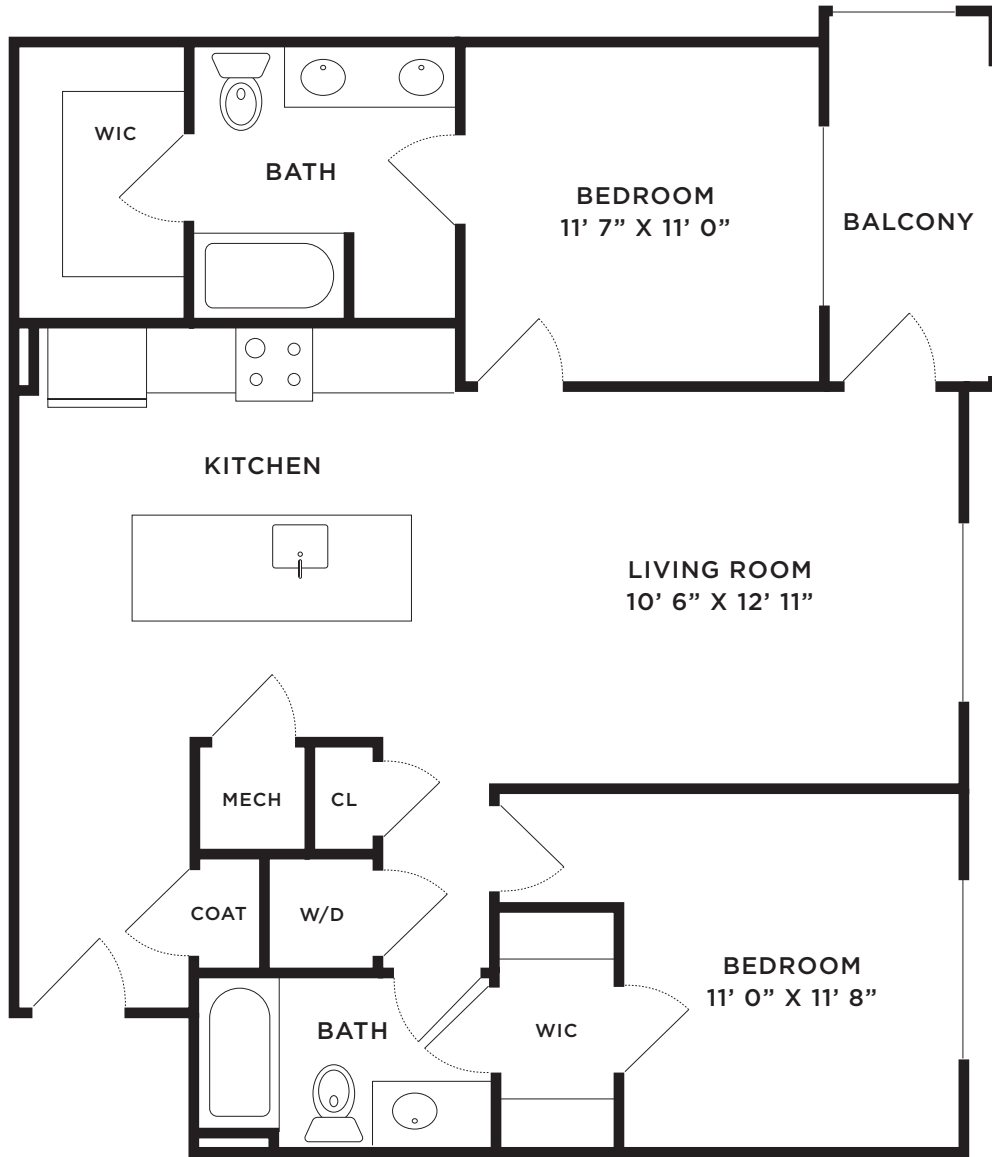

INTERIOR
1096 SQ. FT.

2 BEDROOM
2 BATH

UNIT FEATURES

- Calacatta quartz countertop
- Wood-style luxury plank flooring
- Porcelain tile bath and shower
- Stainless steel appliances
- Walk-in closets
- Keyless smart entry
- Full-size washer & dryer
- Private balconies or yards
- Dens *in select units

AMENITIES

- Grills & outdoor dining
- Infrared sauna
- Fitness center with yoga room
- Firepits
- Co-working space
- Pet spa
- EV charging stations
- Outdoor cabanas

4000 W SILVERADO RANCH,
LAS VEGAS, NV 89139

LIVEMIRALUNA.COM

ALL RESIDENCE DETAILS ARE APPROXIMATE AND SUBJECT TO CONSTRUCTION CHANGES AND OMISSIONS. PLANS MAY CONTAIN MINOR VARIATIONS FROM FLOOR TO FLOOR. PRICES AND AVAILABILITY ARE SUBJECT TO CHANGE WITHOUT NOTICE OR OBLIGATION.