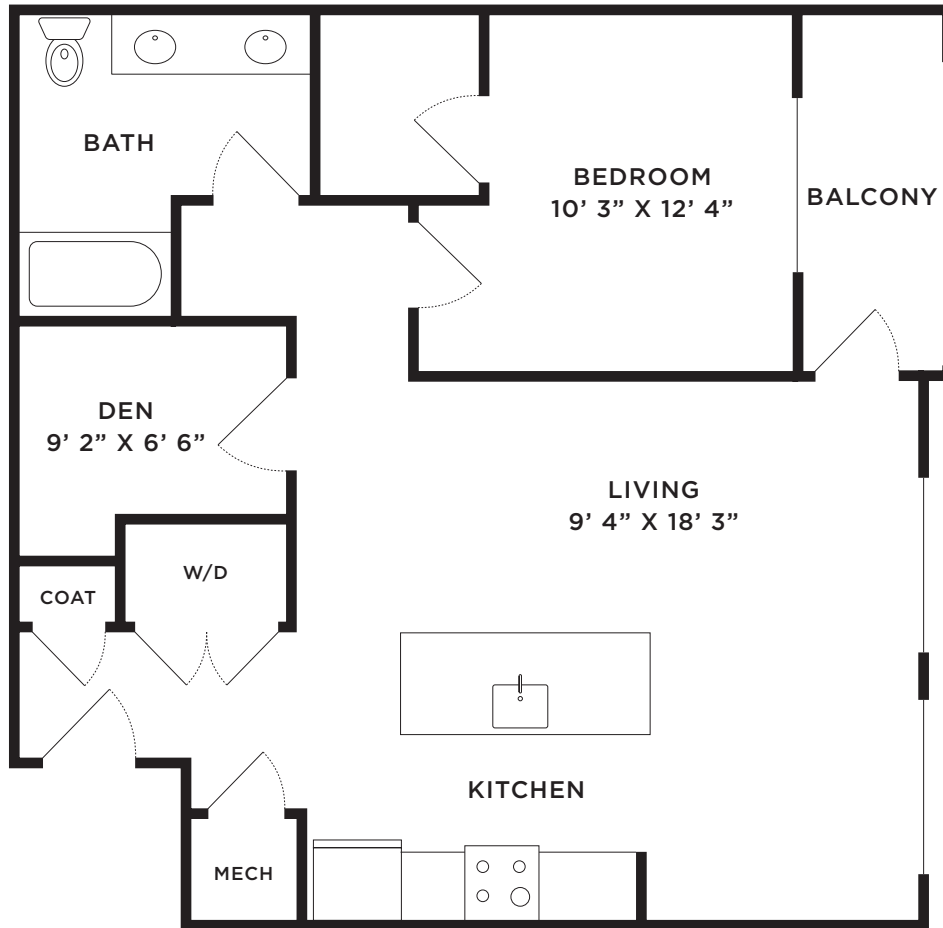

INTERIOR
907 SQ. FT.

1 BEDROOM + DEN
1 BATH

UNIT FEATURES

- Calacatta quartz countertop
- Wood-style luxury plank flooring
- Porcelain tile bath and shower
- Stainless steel appliances
- Walk-in closets
- Keyless smart entry
- Full-size washer & dryer
- Private balconies or yards
- Dens *in select units

AMENITIES

- Grills & outdoor dining
- Infrared sauna
- Fitness center with yoga room
- Firepits
- Co-working space
- Pet spa
- EV charging stations
- Outdoor cabanas

4000 W SILVERADO RANCH,
LAS VEGAS, NV 89139

LIVEMIRALUNA.COM

ALL RESIDENCE DETAILS ARE APPROXIMATE AND SUBJECT TO CONSTRUCTION CHANGES AND OMISSIONS. PLANS MAY CONTAIN MINOR VARIATIONS FROM FLOOR TO FLOOR. PRICES AND AVAILABILITY ARE SUBJECT TO CHANGE WITHOUT NOTICE OR OBLIGATION.