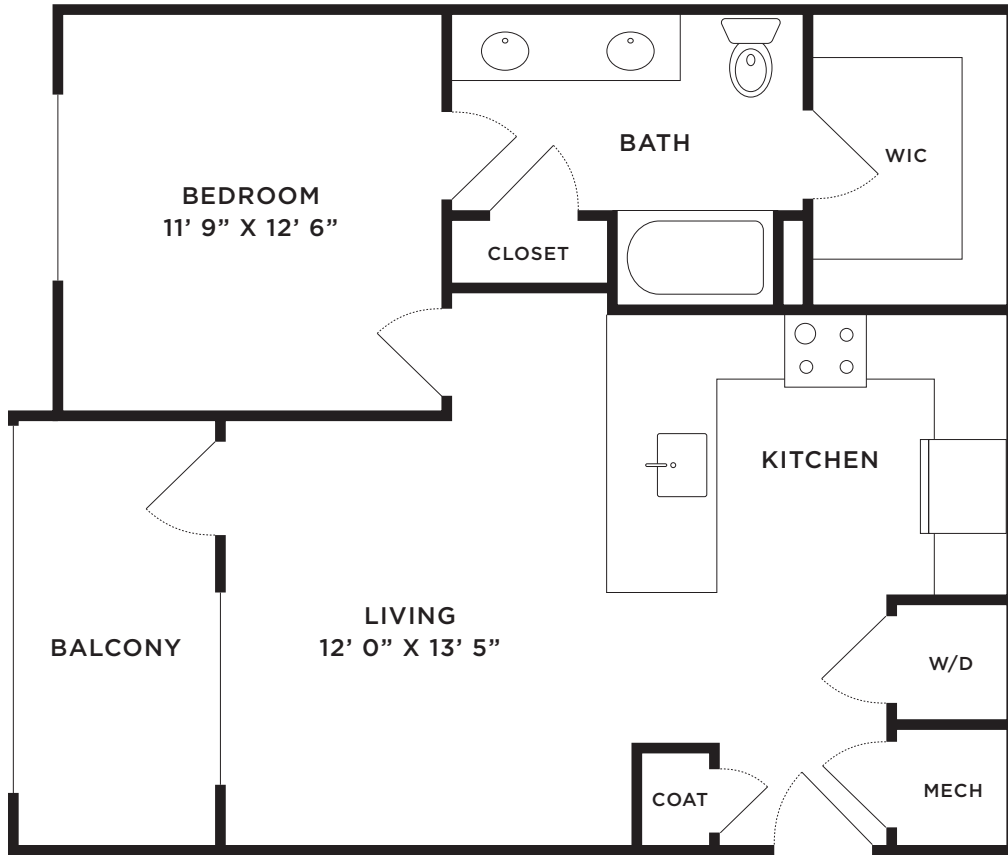

INTERIOR
755 SQ. FT.

1 BEDROOM
1 BATH

UNIT FEATURES

- Calacatta quartz countertop
- Wood-style luxury plank flooring
- Porcelain tile bath and shower
- Stainless steel appliances
- Walk-in closets
- Keyless smart entry
- Full-size washer & dryer
- Private balconies or yards
- Dens *in select units

AMENITIES

- Grills & outdoor dining
- Infrared sauna
- Fitness center with yoga room
- Firepits
- Co-working space
- Pet spa
- EV charging stations
- Outdoor cabanas

4000 W SILVERADO RANCH,
LAS VEGAS, NV 89139

LIVEMIRALUNA.COM

ALL RESIDENCE DETAILS ARE APPROXIMATE AND SUBJECT TO CONSTRUCTION CHANGES AND OMISSIONS. PLANS MAY CONTAIN MINOR VARIATIONS FROM FLOOR TO FLOOR. PRICES AND AVAILABILITY ARE SUBJECT TO CHANGE WITHOUT NOTICE OR OBLIGATION.