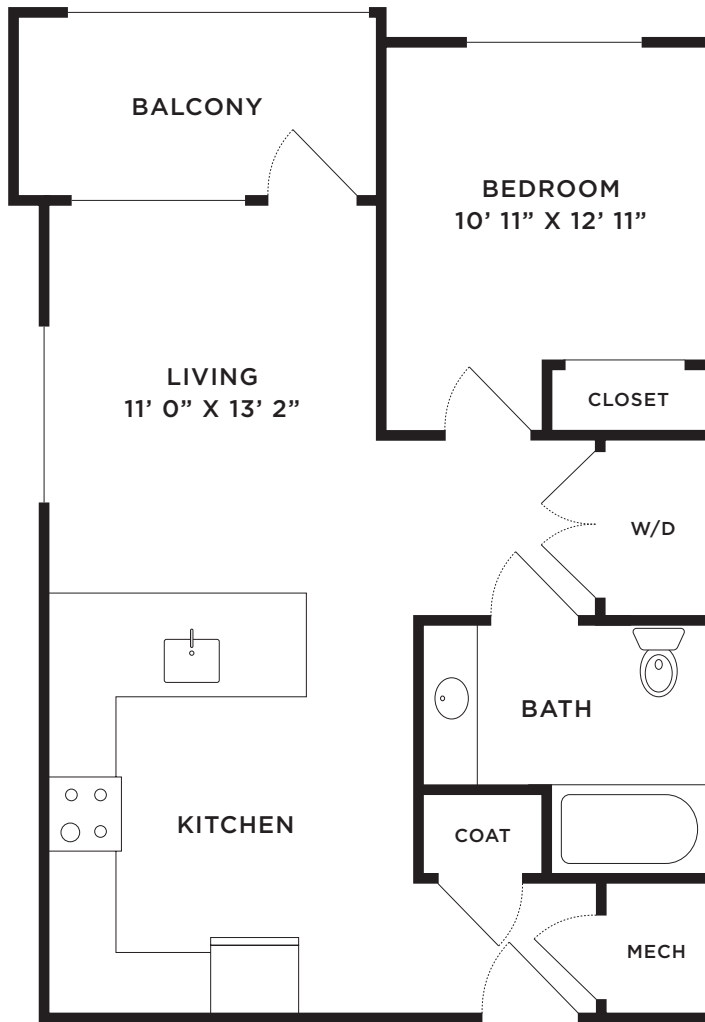

INTERIOR
712 SQ. FT.

1 BEDROOM
1 BATH

UNIT FEATURES

- Calacatta quartz countertop
- Wood-style luxury plank flooring
- Porcelain tile bath and shower
- Stainless steel appliances
- Walk-in closets
- Keyless smart entry
- Full-size washer & dryer
- Private balconies or yards
- Dens *in select units

AMENITIES

- Grills & outdoor dining
- Infrared sauna
- Fitness center with yoga room
- Firepits
- Co-working space
- Pet spa
- EV charging stations
- Outdoor cabanas

4000 W SILVERADO RANCH,
LAS VEGAS, NV 89139

LIVEMIRALUNA.COM

ALL RESIDENCE DETAILS ARE APPROXIMATE AND SUBJECT TO CONSTRUCTION CHANGES AND OMISSIONS. PLANS MAY CONTAIN MINOR VARIATIONS FROM FLOOR TO FLOOR. PRICES AND AVAILABILITY ARE SUBJECT TO CHANGE WITHOUT NOTICE OR OBLIGATION.