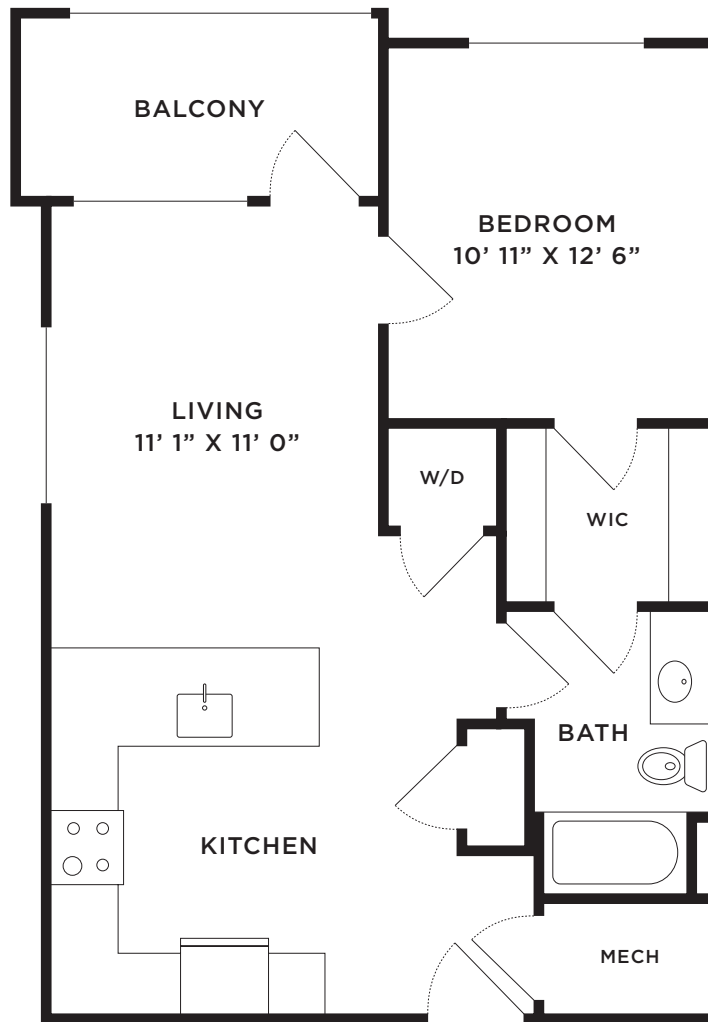

---

---

INTERIOR  
712 SQ. FT.

1 BEDROOM  
1 BATH