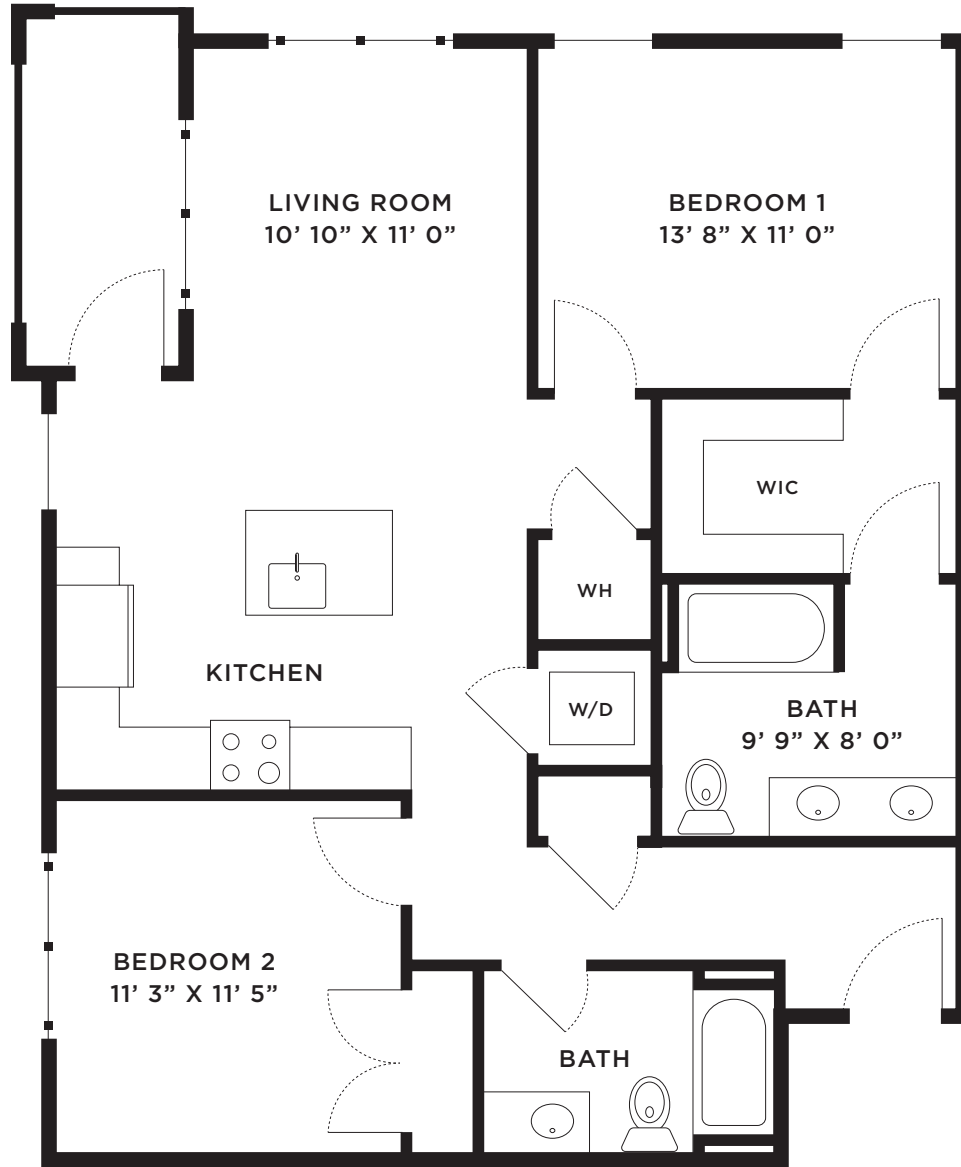

INTERIOR
1029 SQ. FT.

2 BEDROOM
2 BATH

UNIT FEATURES

- Calacatta quartz countertop
- Wood-style luxury plank flooring
- Porcelain tile bath and shower
- Stainless steel appliances
- Walk-in closets
- Keyless smart entry
- Full-size washer & dryer
- Private balconies or yards
- Dens *in select units

AMENITIES

- Grills & outdoor dining
- Infrared sauna
- Fitness center with yoga room
- Firepits
- Co-working space
- Pet spa
- EV charging stations
- Outdoor cabanas

4000 W SILVERADO RANCH,
LAS VEGAS, NV 89139

LIVEMIRALUNA.COM

ALL RESIDENCE DETAILS ARE APPROXIMATE AND SUBJECT TO CONSTRUCTION CHANGES AND OMISSIONS. PLANS MAY CONTAIN MINOR VARIATIONS FROM FLOOR TO FLOOR. PRICES AND AVAILABILITY ARE SUBJECT TO CHANGE WITHOUT NOTICE OR OBLIGATION.