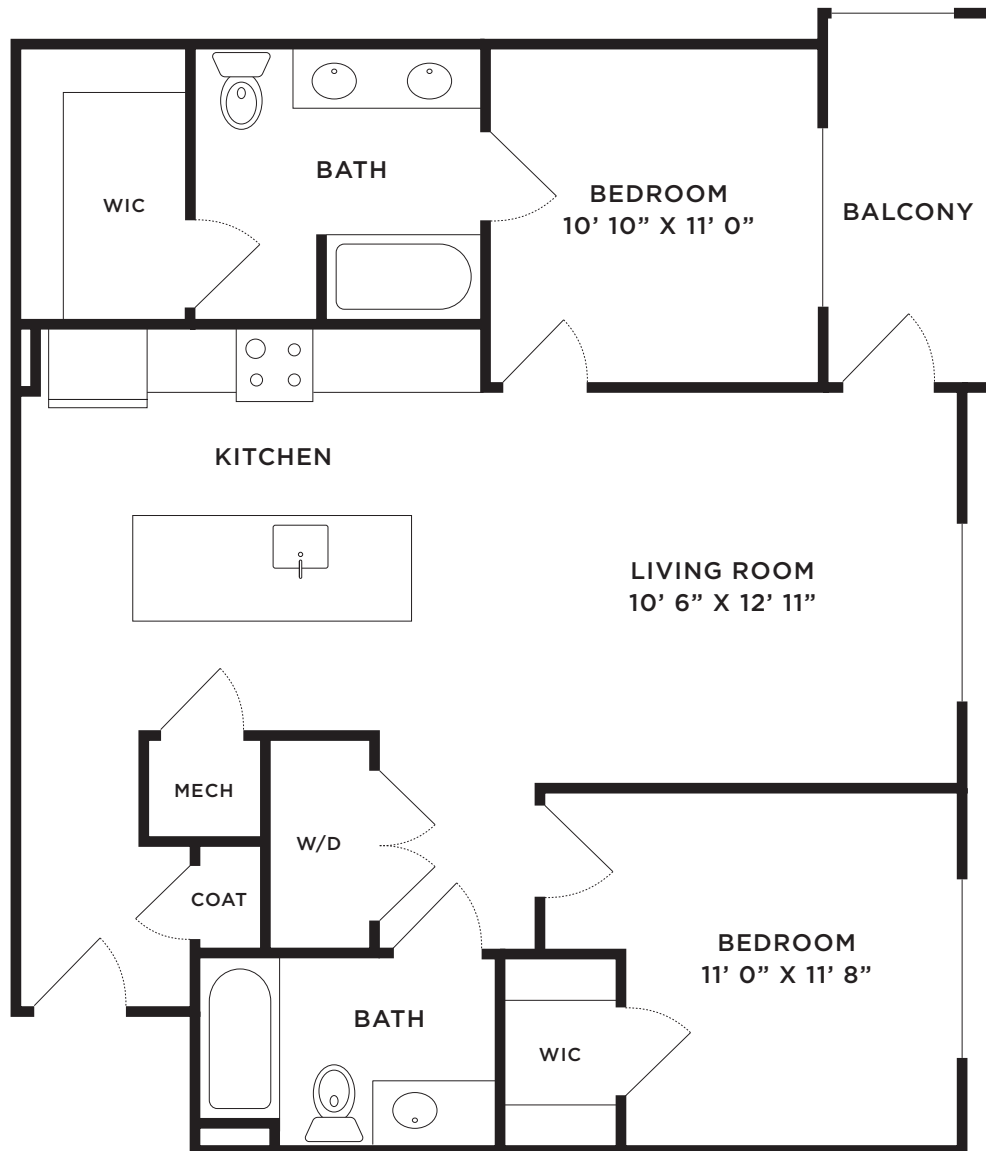

LIVEMIRALUNA.COM

ALL RESIDENCE DETAILS ARE APPROXIMATE AND SUBJECT TO CONSTRUCTION CHANGES AND OMISSIONS. PLANS MAY CONTAIN MINOR VARIATIONS FROM FLOOR TO FLOOR. PRICES AND AVAILABILITY ARE SUBJECT TO CHANGE WITHOUT NOTICE OR OBLIGATION.

# B2A

INFO

MIRALUNA  
ON SILVERADO

INTERIOR  
1096 SQ. FT.

2 BEDROOM  
2 BATH