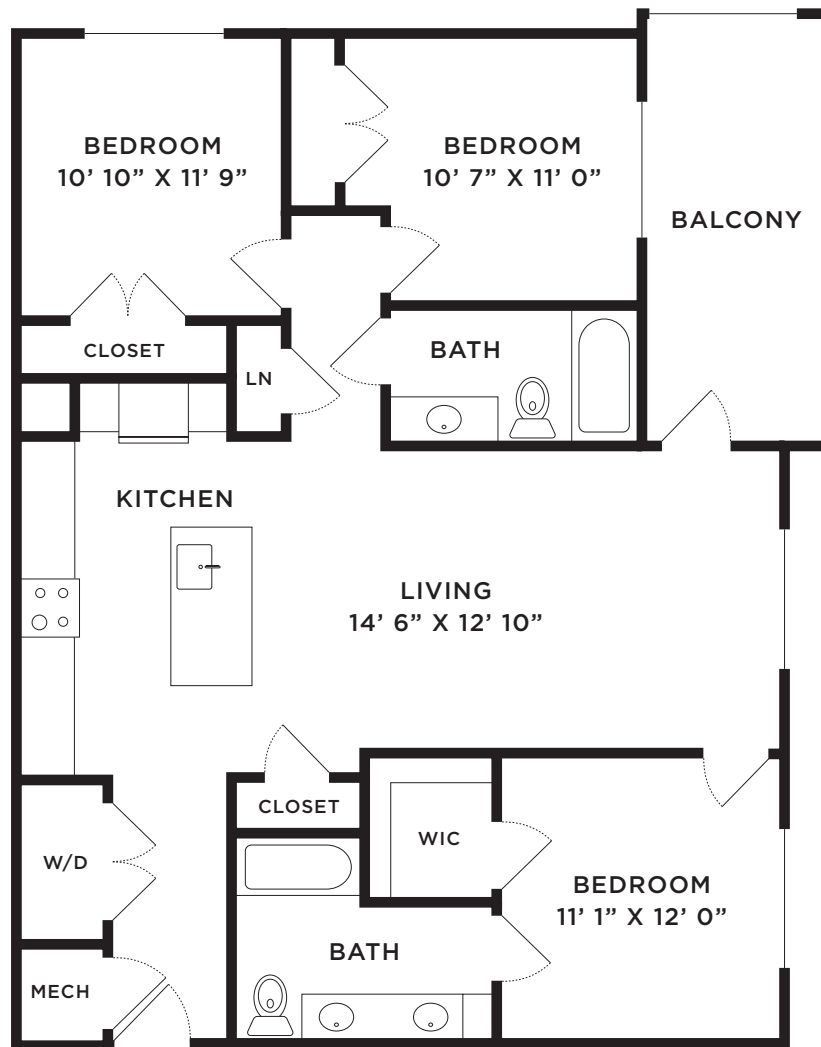

INTERIOR
1336 SQ. FT.

3 BEDROOM
2 BATH

UNIT FEATURES

- Calacatta quartz countertop
- Wood-style luxury plank flooring
- Porcelain tile bath and shower
- Stainless steel appliances
- Walk-in closets
- Keyless smart entry
- Full-size washer & dryer
- Private balconies or yards
- Dens *in select units

AMENITIES

- Grills & outdoor dining
- Infrared sauna
- Fitness center with yoga room
- Firepits
- Co-working space
- Pet spa
- EV charging stations
- Outdoor cabanas

4000 W SILVERADO RANCH,
LAS VEGAS, NV 89139

LIVEMIRALUNA.COM

ALL RESIDENCE DETAILS ARE APPROXIMATE AND SUBJECT TO CONSTRUCTION CHANGES AND OMISSIONS. PLANS MAY CONTAIN MINOR VARIATIONS FROM FLOOR TO FLOOR. PRICES AND AVAILABILITY ARE SUBJECT TO CHANGE WITHOUT NOTICE OR OBLIGATION.