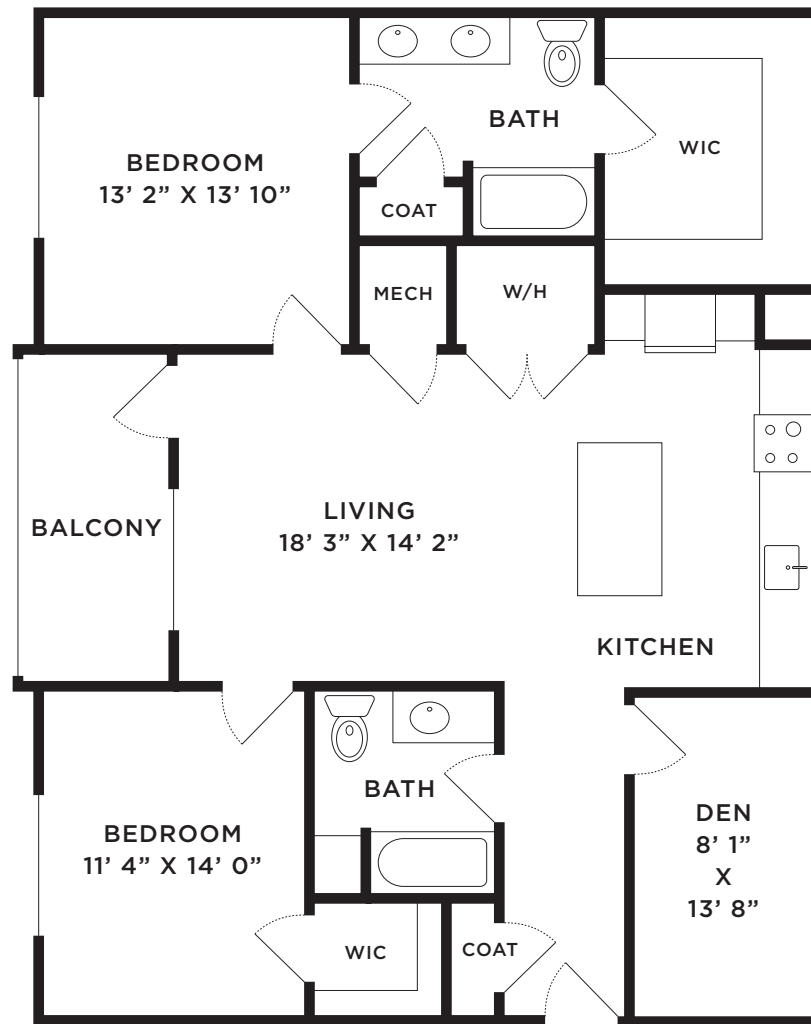

INTERIOR
1298 SQ. FT.

2 BEDROOM + DEN
2 BATH

UNIT FEATURES

- Calacatta quartz countertop
- Wood-style luxury plank flooring
- Porcelain tile bath and shower
- Stainless steel appliances
- Walk-in closets
- Keyless smart entry
- Full-size washer & dryer
- Private balconies or yards
- Dens *in select units

AMENITIES

- Grills & outdoor dining
- Infrared sauna
- Fitness center with yoga room
- Firepits
- Co-working space
- Pet spa
- EV charging stations
- Outdoor cabanas

4000 W SILVERADO RANCH,
LAS VEGAS, NV 89139

LIVEMIRALUNA.COM

ALL RESIDENCE DETAILS ARE APPROXIMATE AND SUBJECT TO CONSTRUCTION CHANGES AND OMISSIONS. PLANS MAY CONTAIN MINOR VARIATIONS FROM FLOOR TO FLOOR. PRICES AND AVAILABILITY ARE SUBJECT TO CHANGE WITHOUT NOTICE OR OBLIGATION.